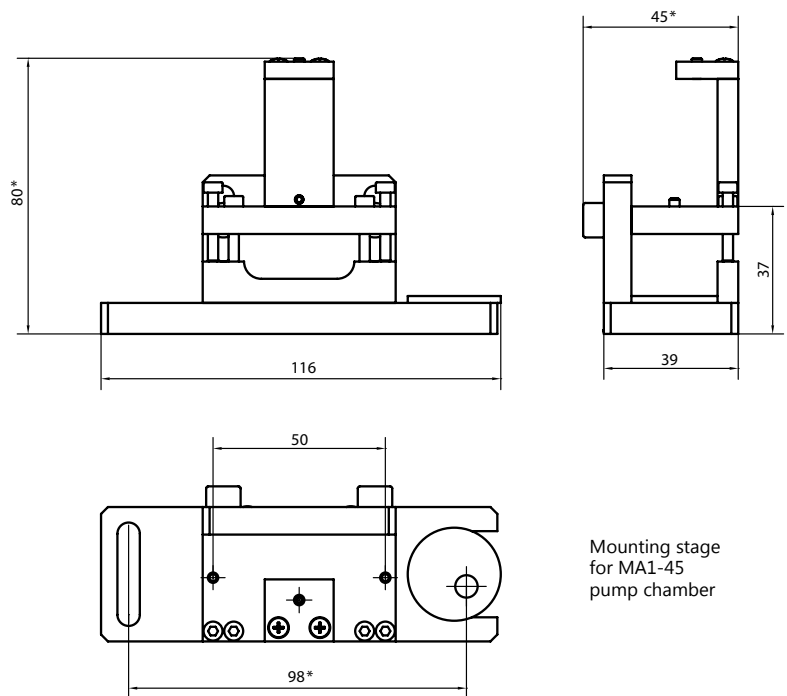

MOUNTING STAGE FOR PUMP CHAMBERS

Mounting stage for pump chamber

Mounting stage with mounted TM-2-75 pump chamber

Each type of pump chamber can be mounted on suitable stage. Examples of stages for MA1-45, TM-2-75 and TM-3-75 chambers are shown. Inquire for different types of stages.

Mounting stage for MA1-45 pump chamber